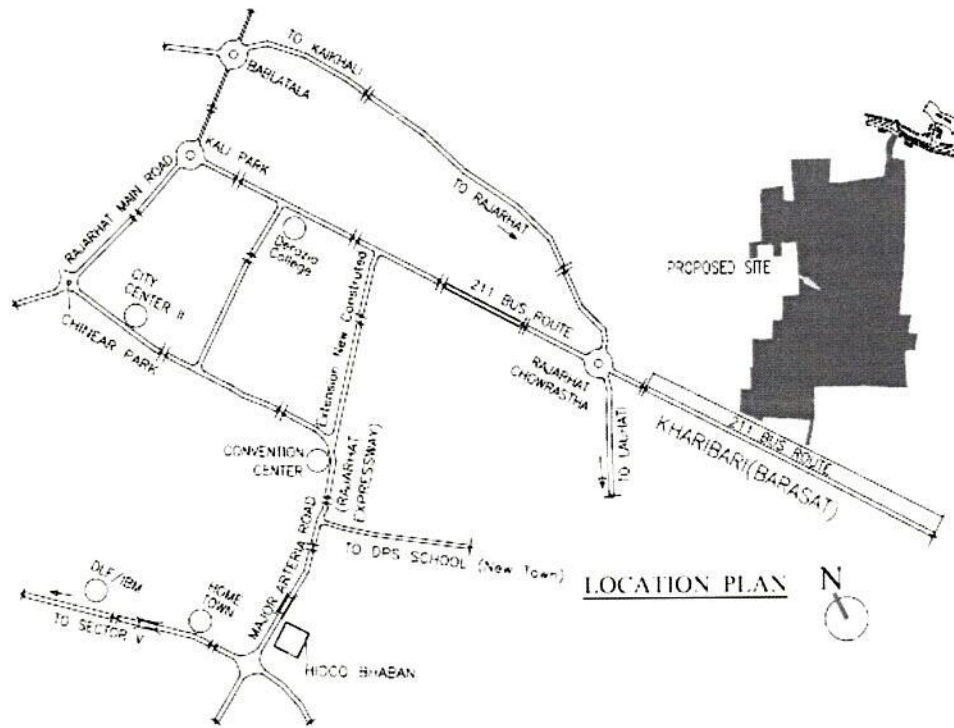

TO WHOM IT MAY CONCERN

Location plan of proposed project “Siddha Happyville - Tower 2H (Jade)” situated at Rajarhat Choumatha, 211 Bus Route, Rajarhat, District – North 24 Parganas, Block – Rajarhat, Post Office & Police Station Rajarhat, West Bengal, 700135 is shown below:

Latitude: 22°37'38.05"N
Longitude: 88°29'34.19"E

For M/s Siddha Happyville LLP

For Siddha Happyville LLP

Partner / Authorized Signatory

Sanjay Kumar Bothra

Authorized Signatory